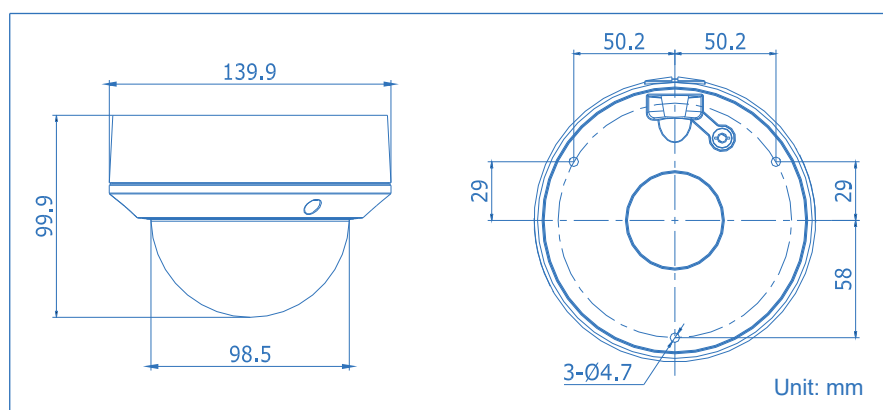

Camera Model	VD7677L-MZ
Features (Continued)	
Wide Dynamic Range	120dB WDR
Misc Configurations	3D-DNR, BLC, ROI
Image Settings	Saturation, brightness, contrast adjustable through client software or web browser
Network Storage	NAS – Network Storage Compatible
Alarm Trigger	Motion detection, network disconnect, IP address conflict, storage exception
Security	Password protection, watermark

Environmental	
Operating Temperature	-30 °C ~ 60 °C [-22 °F ~ 140 °F]
Electrical	
Input Voltage	12 VDC ± 10%, PoE (802.3af)
Power Consumption	Max. 5.5W
Physical	
Dimensions	140 x 100 mm
Protection	IP66 & IK10
Weight	1010g (2.22lbs)
Regulatory Certifications	FCC, CE, C-TICK, UL

Dimensional Diagrams